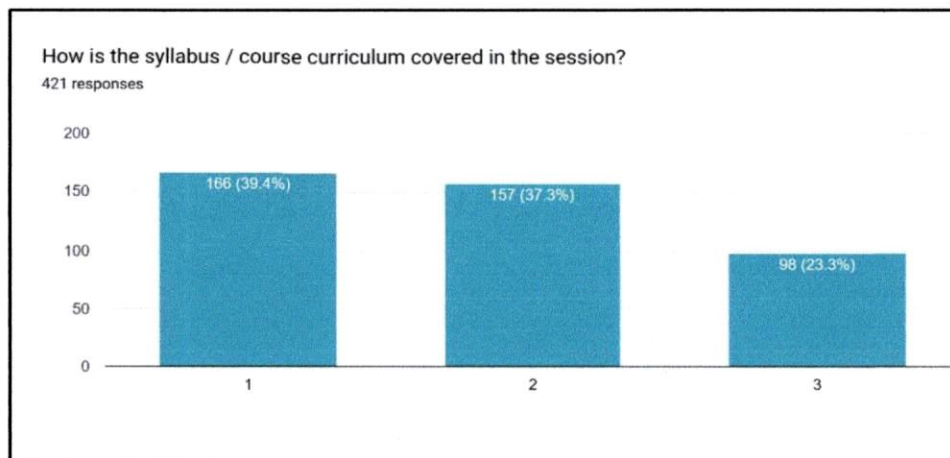

BAGNAN COLLEGE

(Estb. - 1958)

P.O. : BAGNAN - DIST : HOWRAH

Pincode : 711 303