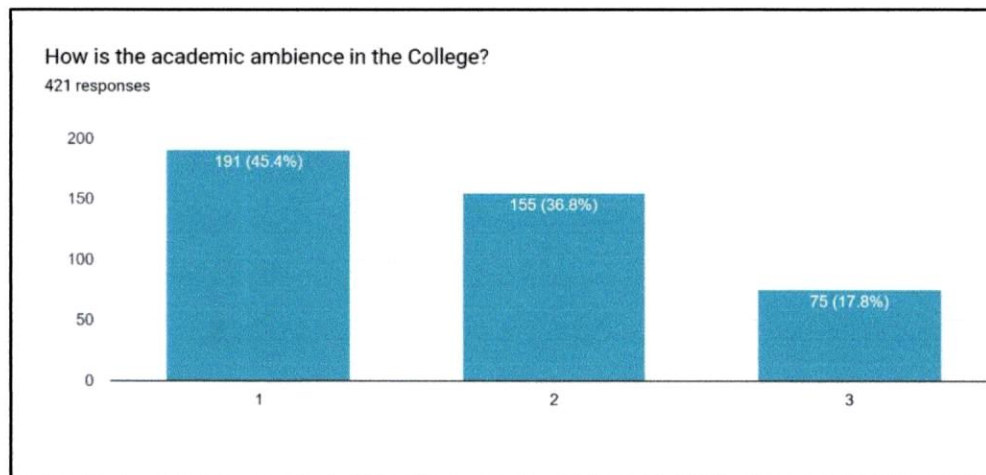

- The statistical data suggests that 82.2% of the students are satisfied regarding the overall academic ambience of the institution.
- Regarding facilities related to Class-room, Laboratories and Library more than 80% of the students are satisfied.
- Regarding Theoretical classes, Syllabus completion and Teachers' behaviour towards students, the feedback reveals the students are overall satisfied.
- Regarding Service and Cooperation from Office the feedback reveals that the students are satisfied.
- Student feedback revealed high satisfaction regarding Scholarship facilities and Drinking water facilities where 52% of the students marked those facilities as Excellent.
- Regarding Extracurricular facilities the feedback reveals that the students are moderately satisfied.
- Regarding the facilities related to Computer and Internet and Career Counseling the feedback shows that more than 30% of the students marked those as Average.
- Also, regarding the facilities related to Games & Sports, Canteen and overall cleanliness of Classrooms and Toilets the feedback reveals poor satisfaction.
- Regarding Overall Satisfaction about College the feedback shows that 44.2% marked as Excellent, 36.8% as Good and 19% as Average.

In the following Graphs, 1 denotes Excellent, 2 denotes Good and 3 denotes Average