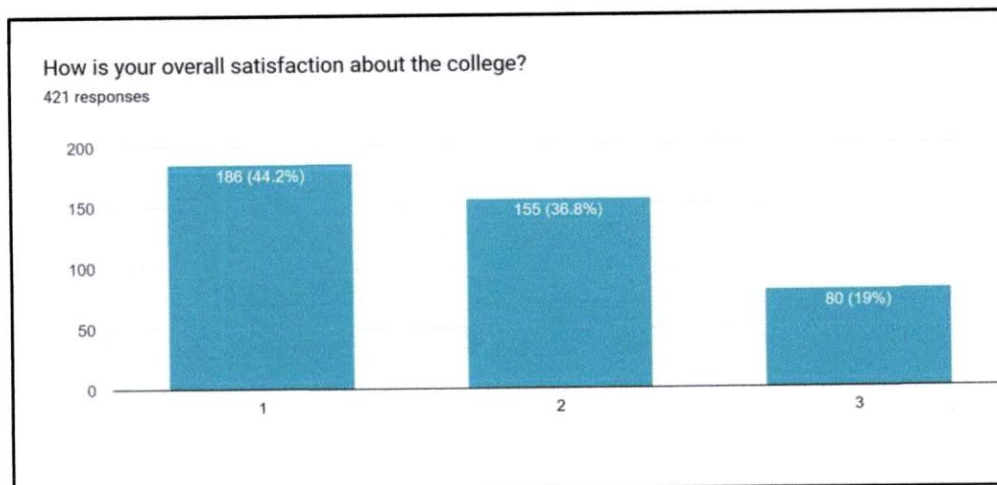

BAGNAN COLLEGE

(Estd. - 1958)

P.O. : BAGNAN - DIST : HOWRAH

Pincode : 711 303

Principal
Bagnan College, Bagnan, Howrah