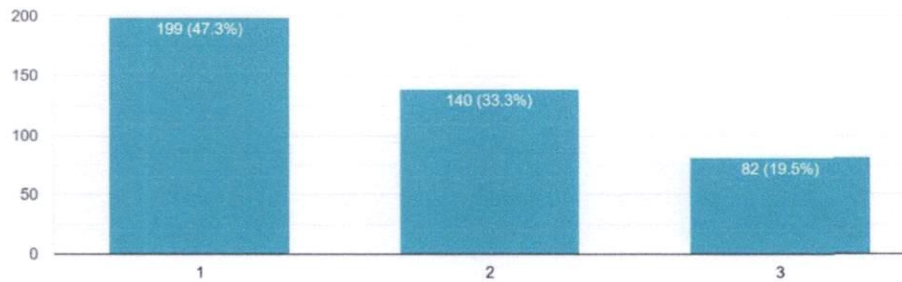

BAGNAN COLLEGE

(Estd. - 1958)

P.O. : BAGNAN * DIST : HOWRAH

Pincode : 711 303

How your teachers finished the syllabus and delivered the lectures?

421 responses