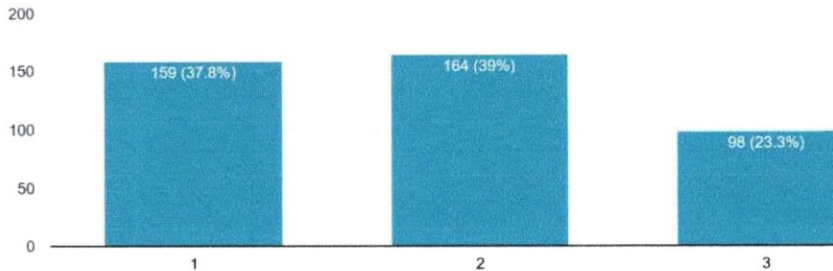

How is the regular cleaning facilities of the campus, class room and toilet of the College?

421 responses