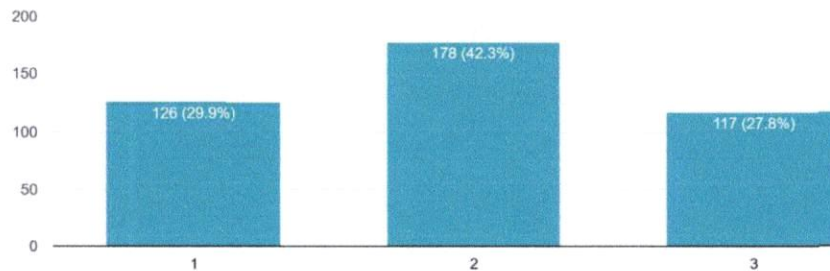

How are the canteen facility, food quality and canteen service of the College?

421 responses