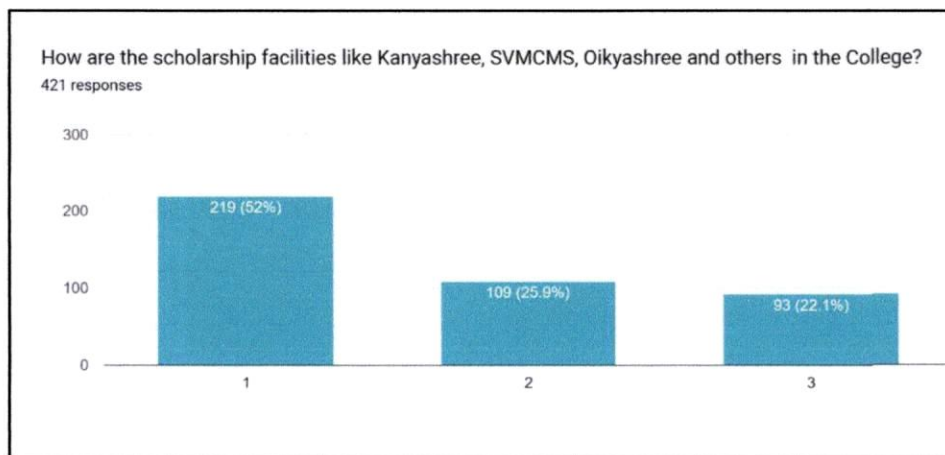

BAGNAN COLLEGE

(An Institution, Assessed and Accredited by The NAAC)
(Estd. - 1958)
P.O. : BAGNAN * DIST : HOWRAH
Pincode : 711 303