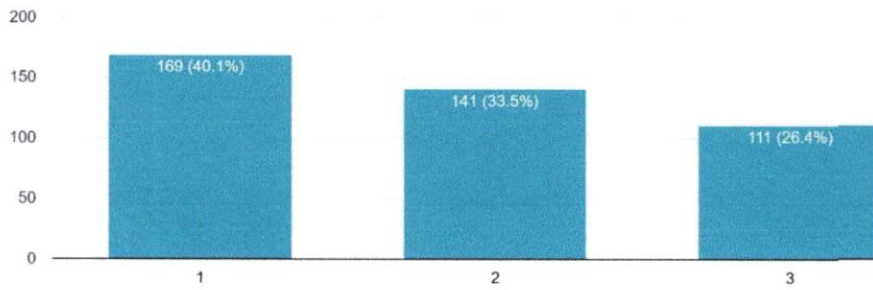

How are the Laboratory facilities?

421 responses