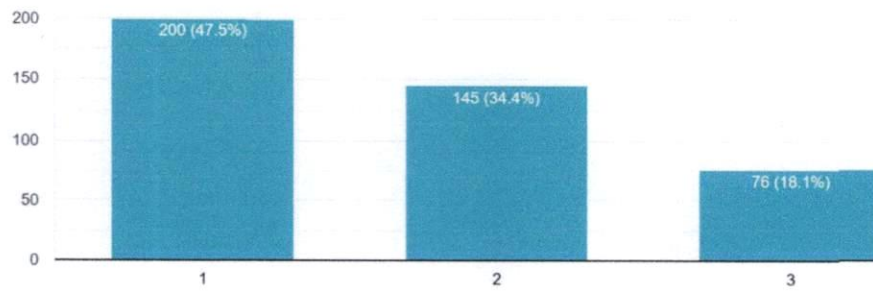

BAGNAN COLLEGE

(Estd. - 1958)

P.O. : BAGNAN - DIST : HOWRAH

Pincode : 711 303

How are the classroom infrastructure / facilities in the college?

421 responses