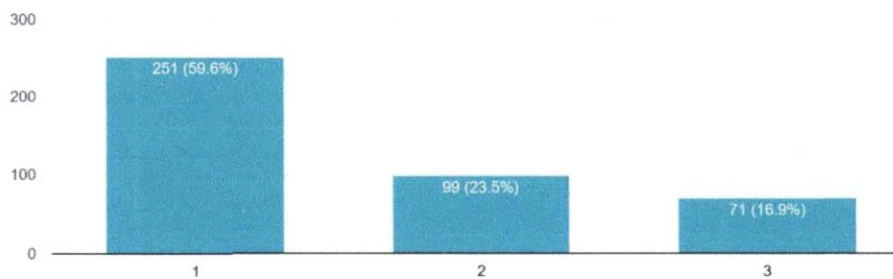

How the teachers behave and cooperate with the students?

421 responses