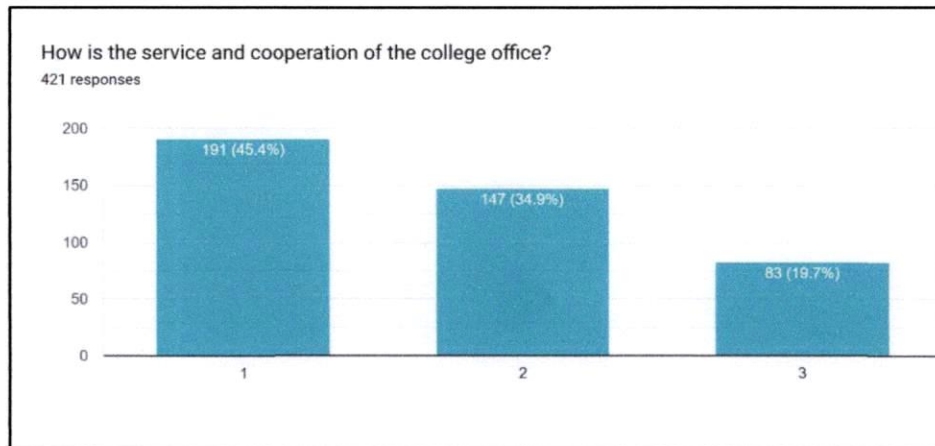

BAGNAN COLLEGE

(An Institution, Assessed and Accredited by The NAAC)
(Estd. - 1958)
P.O. : BAGNAN * DIST : HOWRAH
Pincode : 711 303