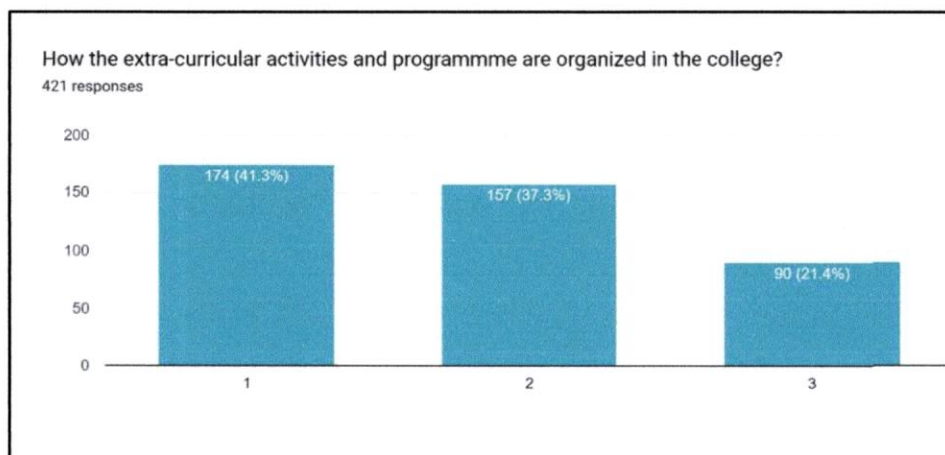

BAGNAN COLLEGE

(An Institution, Assessed and Accredited by The NAAC)
(Estd. - 1958)
P.O. : BAGNAN * DIST : HOWRAH
Pincode : 711 303