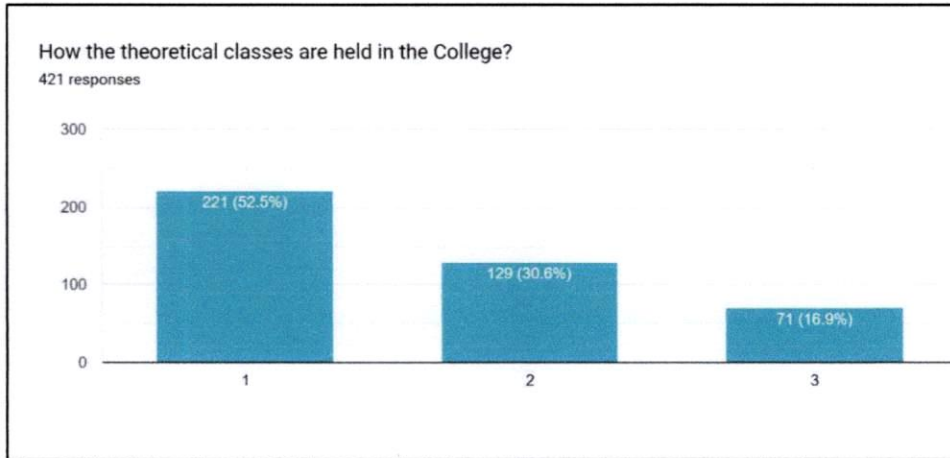

BAGNAN COLLEGE

(Estb. - 1958)

P.O. : BAGNAN - DIST : HOWRAH

Pincode : 711 303