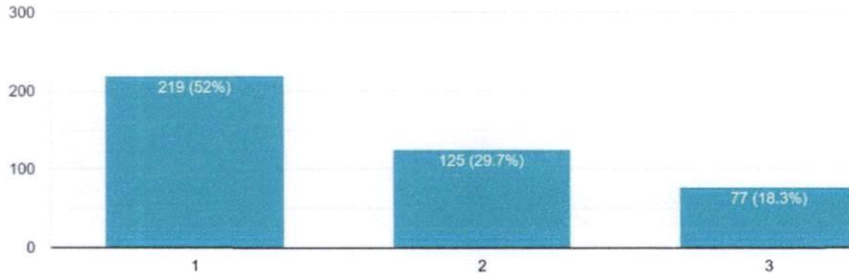

BAGNAN COLLEGE

(ESTD - 1958)

P.O. : BAGNAN - DIST : HOWRAH

Pincode : 711 303

How is the drinking water facility of the College?

421 responses