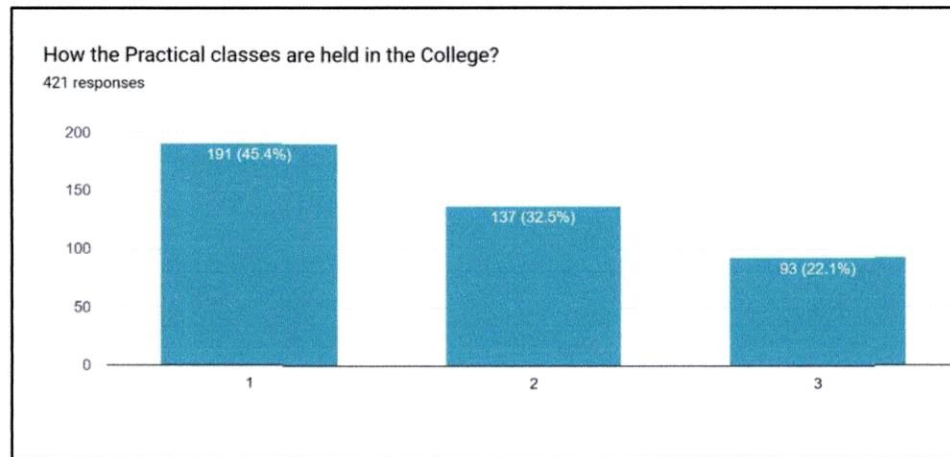

BAGNAN COLLEGE

(Estb. - 1958)

P.O. : BAGNAN - DIST : HOWRAH

Pincode : 711 303