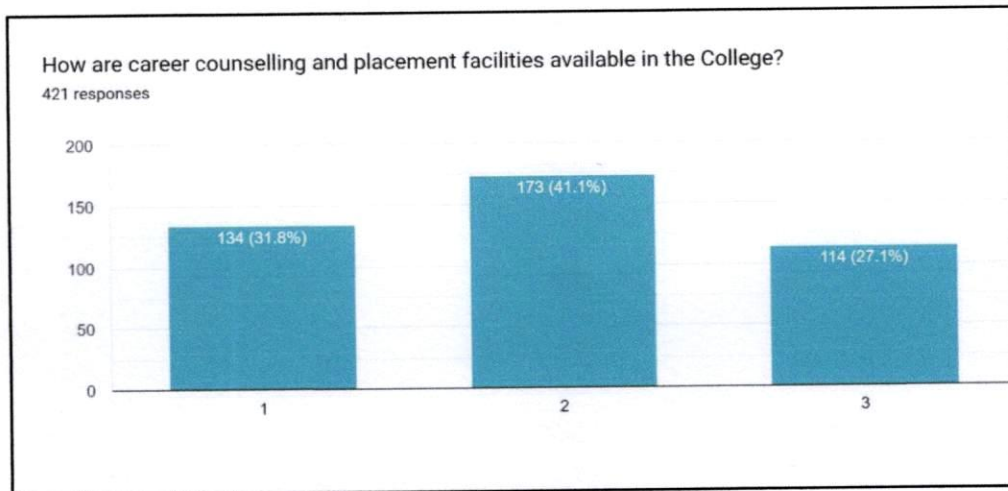

BAGNAN COLLEGE

(Estd. - 1958)

P.O. : BAGNAN - DIST : HOWRAH

Pincode : 711 303

Principal
Bagnan College, Bagnan, Howrah