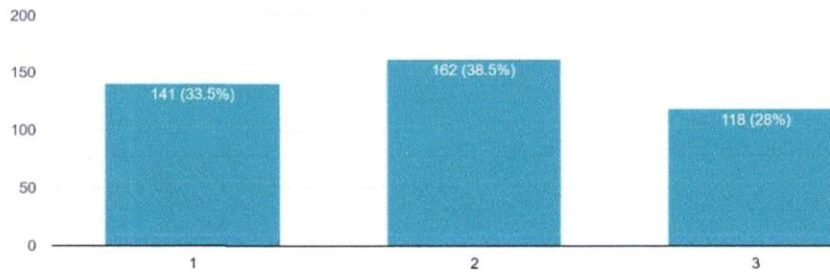

How are the toilet and washroom facilities of the College?

421 responses