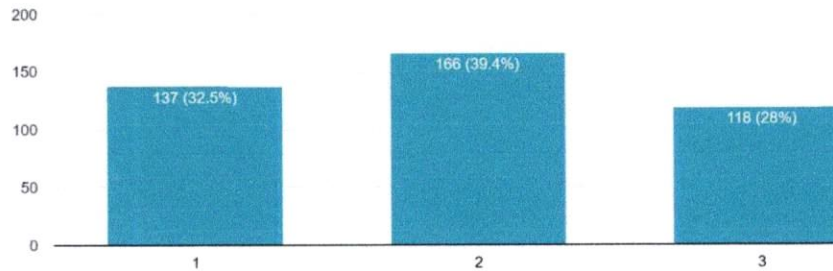

How are the common room facilities of the College?

421 responses